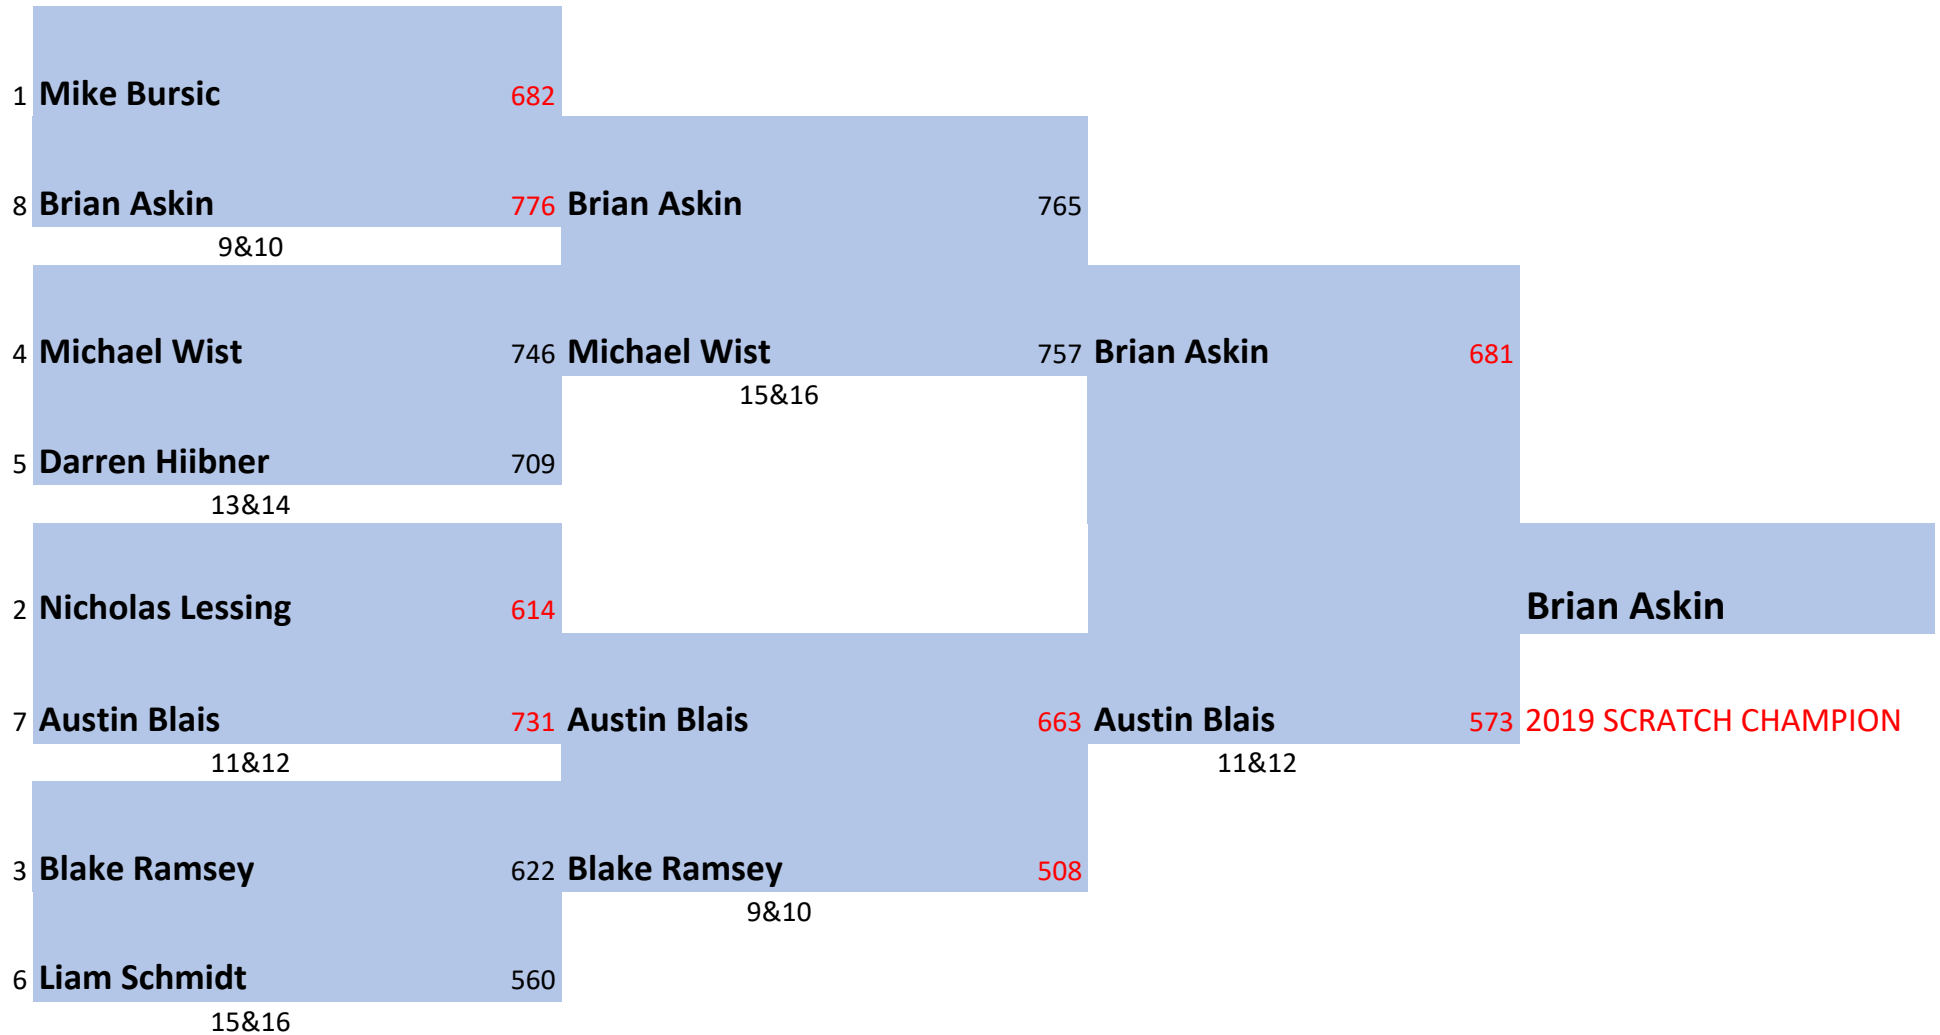

2019 GC Scratch Bracket

Sponsored by Burnco
Landscape Center

*Games in red are unfinished